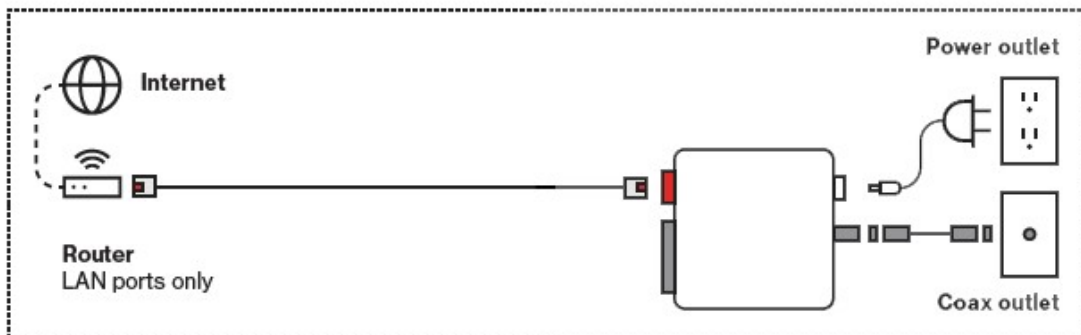

## Use the MoCA Ethernet Adapter as a connector between your router and your coax outlet.

The coax splitter can be used to connect the MoCA Ethernet adapter to a coax outlet and another device at the same time.

If your router has a coax port, you can directly connect it to the coax outlet.

## Use the MoCA Ethernet Adapter as a connector between the coax outlet and your personal devices.

Coax splitter supports MoCA based applications.